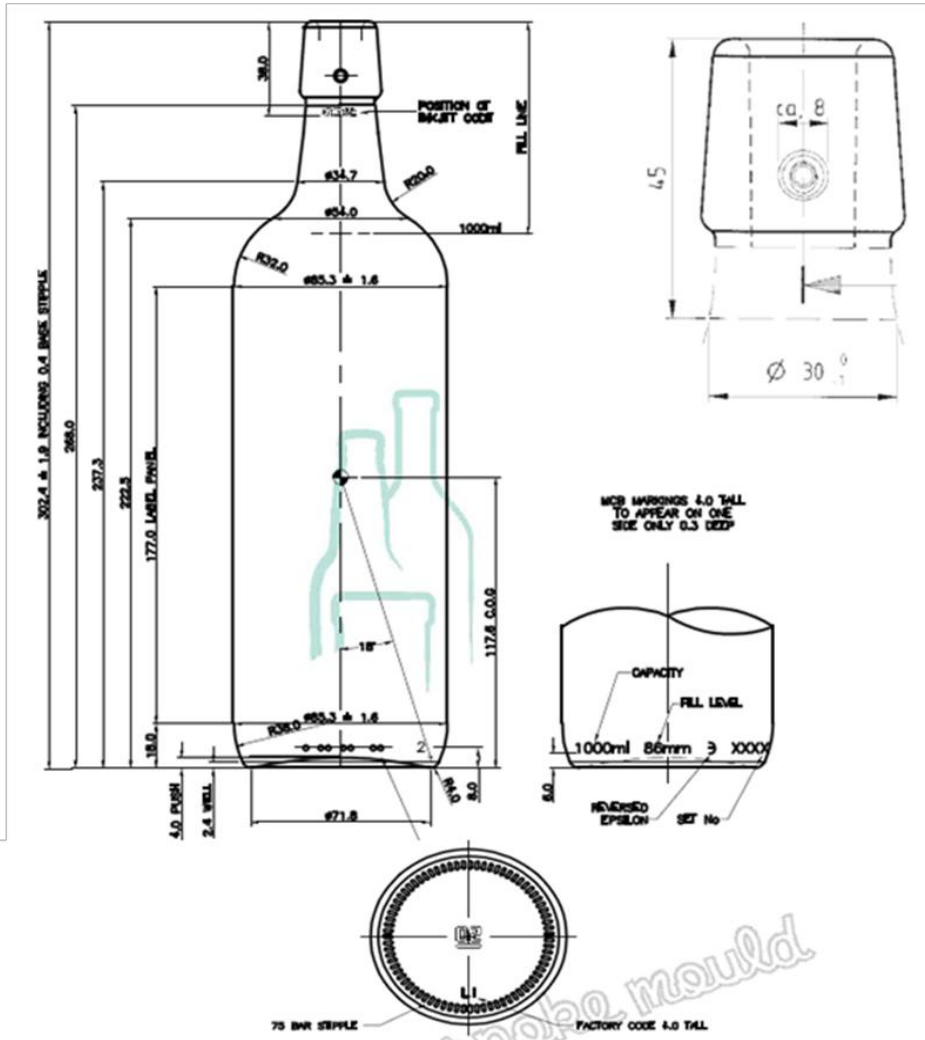

18

24

HS FRENCH FLINT

THE GLASS CONTAINER SPECIALISTS

950ML WATER/JUICE/LEMONADE SWING STOP GLASS BOTTLE

Product code	230143
Finish	Swing Stop
Capacity	950ml
Brim-full capacity	1060ml